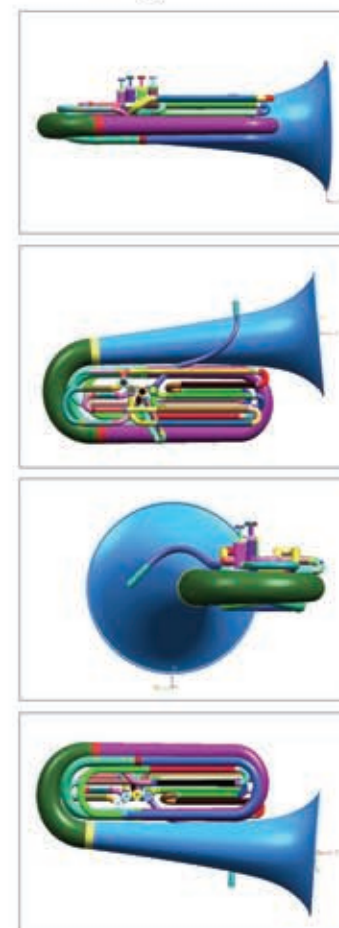

CAD Design

Intermediate Model
DTU-510

- Size: 3/4
- Key: BBb
- Finish: Brass lacquered
- Piston: 4 Stainless Steel Pistons
- Slides: Nickel Silver
- Leadpipe: Yellow Brass
  Optional Nickel Silver
- Bell: Yellow Brass
- Bell Size: 366mm (14.4")
- Bore Size: 16.80mm (.661")
- Case: Wisemann Case