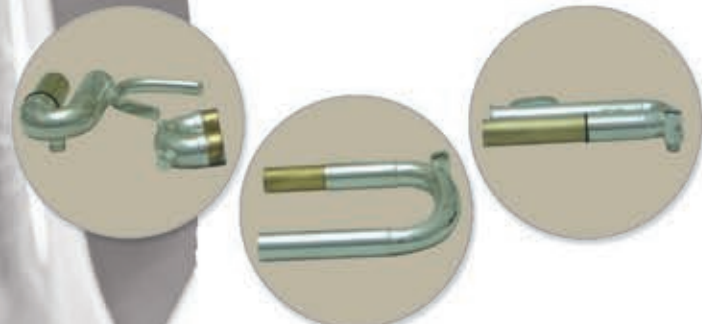

TRUMPET

Artist Model
DTR-2000SP

- * Key: Bb
- * Finish: Silver Plated
- * Piston: Stainless Steel
- * Valve caps: Heavier Valve Caps
- * Slide: Yellow Brass,
Fixed Ring For 3rd Slide
Reverse Main Tuning Slide
- * Waterkey: 2pcs(Amado style)
- * Bell: One Piece Body, Full Engraving
- * Bell Size: 136mm(5.35")
- * Bore Size: 11.8mm(.465")
- * Case: Wisemann Premium Case
- * Mouthpiece: Included

WISEMANN PREMIUM CASE

Professional Model
DTR-900SP

- * Key: Eb/D
- * Finish: Silver Plated
- * Piston: Stainless Steel
- * Valve Caps: Hexagonal Shape
- * Slides: Yellow Brass
- * Leadpipe: Yellow Brass
- * Bell: Yellow Brass, Full Bell Engraving
- * Waterkey: 2pcs
- * Bell Size: 112mm(4.41")
- * Bore Size: 11.68mm(.460")
- * Case: Wisemann Double Trumpet Case
- * Mouthpiece: Included

Additional One Set of Slides Included

Gold Plated Valve Caps

Gold Plated Slides

Professional Model
DTR-1000SG

- * Key: Bb
- * Finish: Silver Plated
- * Piston: Stainless Steel
- * Valve Caps: Gold Plated
- * Slides: Gold Plated
- * Leadpipe: Yellow Brass
- * Bell: Yellow Brass,
Full Engraving
- * Waterkey: 2pcs
- * Bell Size: 125mm(4.92")
- * Bore Size: 11.8mm(.465")
- * Case: Wisemann Case
- * Mouthpiece: Included